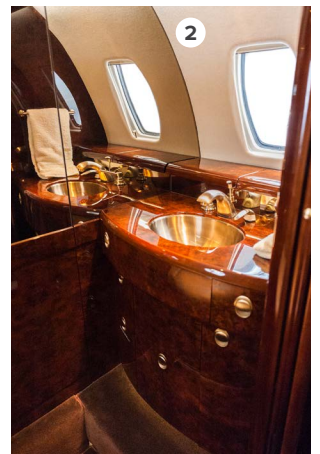

View more photos at:
<http://bit.ly/2Y0kWO> or Snap: