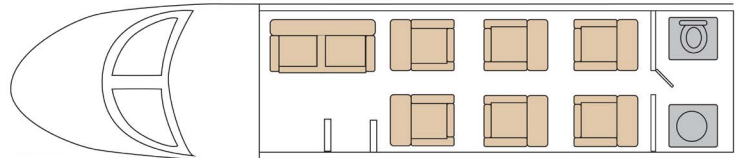

CESSNA

CITATION XLS: N876UC

Power & Performance - Elegance & Luxury

The Citation XLS offers the comfort and capacity of a mid-size jet while still retaining the short field performance and operating efficiencies of many light jets. The 5' 8" stand up cabin comfortably accommodates eight passengers in company with a fully enclosed washroom partitioned by sliding wood doors.

This aircraft is equipped with a two-place, leather side-facing couch with fold down center armrest and six leather, pedestal (swivel) passenger seats. These seats are furnished with pillow top head rests and stowable armrests and each has access to manual window shades with soft touch window reveals. Experience the simple elegance of the XLS.

Comfort, Performance, No Compromises.

Year Manufactured	2006
Year of Interior	2017
Repaint	2017
Capacity	8 guests
Range	1,974 sm
Wi-Fi	Domestic

Interior Appointments, N876UC

- ① A beautiful refreshment center featuring hand finished hardwood cabinets, wine caddy, hot liquid container, catering drawer and miscellaneous general storage.
- ② This aircraft has an aft closet containing a coat rod, aft washroom and sink with full closing door.
- ③ Fully-equipped galley accommodates all of your fine dining needs.
- ④ Secure, high-speed Domestic Wi-Fi technology
- ⑤ Manual window shades and soft touch window reveals
- ⑥ Manual window shades and soft touch window reveals