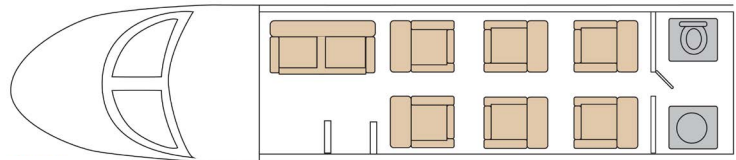

CESSNA

CITATION XLS: N134FM

Power & Performance - Elegance & Luxury

The Citation XLS offers the comfort and capacity of a mid-size jet while still retaining the short field performance and operating efficiencies of many light jets. The 5' 8" stand up cabin comfortably accommodates eight passengers with a ninth smaller seat located in the aft lavatory. Passengers will have access to a fully enclosed washroom partitioned by sliding wood doors.

This aircraft is equipped with a two-place, leather side-facing couch with fold down center armrest and six leather, pedestal (swivel) passenger seats. These seats are furnished with pillow top head rests and stowable armrests and each has access to manual window shades with soft touch window reveals. Experience the simple elegance of the XLS.

Comfort, Performance, No Compromises.

Year Manufactured	2005
Year of Interior	2006
Repaint	2015
Capacity	8+1 guests
Range	1,974 sm
Wi-Fi	Domestic

Interior Appointments, N134FM

- ① A beautiful refreshment center featuring hand finished hardwood cabinets, wine caddy, hot liquid container, catering drawer and miscellaneous general storage.
- ② Enclosed washroom partitioned by sliding wood doors.
- ③ Fully-equipped galley accommodates all of your fine dining needs.
- ④ Secure, high-speed Domestic Wi-Fi technology
- ⑤ Pedestal(swivel) passenger seats furnished with pillow top head rests and stowable armrests.
- ⑥ Manual window shades and soft touch window reveals